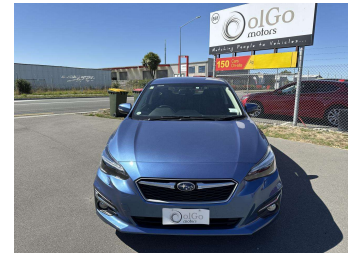

2017 Subaru Impreza 2.0i-L Sport EyeSight

Purchase Price

\$13,930

Includes GST
Excludes on-road costs of \$350

Finance may be available on this vehicle. Ask one of our friendly staff for more information.

Body Style
5 door, Hatchback

Odometer
135,300 km

Engine
2000 cc, Petrol

Fuel Type
Petrol

Transmission
Auto, Front Wheel

Wheels
-

VIN
7AT0GF09X24003845

Interior
Black, Cloth