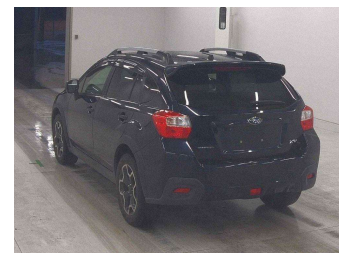

2013 Subaru XV 2.0i-L 4WD Eyesight

Purchase Price **\$12,450**

Includes GST
Excludes on-road costs of \$350

Finance may be available on this vehicle. Ask one of our friendly staff for more information.

Gain peace of mind with Mechanical Breakdown Insurance. **Ask us how.**

- Top features**
- » 4WD
 - » ABS Braking
 - » Air Conditioning
 - » Alloy Wheels (Factory)
 - » Body Kit (Factory)
 - » CD Player
 - » Central Locking
 - » Chain Driven (no cam b...
 - » Comes with new WOF
 - » Cruise Control
 - » Electric Mirrors
 - » Electric Windows
 - » Remote Locking
 - » Roof Rails

Body Style	5 door, SUV / 4x4	Reg No.	-
Odometer	132,000 km	Ext Colour	Black
Engine	2000 cc, Petrol	History	Ex-Overseas
Fuel Type	Petrol	Seats	5 seats
Transmission	Auto, 4WD/4x4	CO2 Emissions	-
Wheels	-	Energy Economy	-
VIN	-		
Interior	Black, Cloth		
Safety	-		
		Stock ID: 23836	