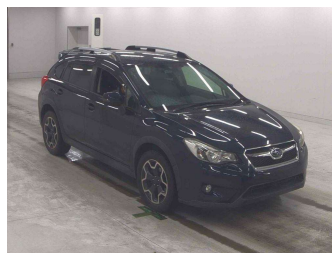

2013 Subaru XV 2.0i-L 4WD Eyesight

Purchase Price **\$12,450**

Includes GST
Excludes on-road costs of \$350

Finance may be available on this vehicle. Ask one of our friendly staff for more information.

Gain peace of mind with Mechanical Breakdown Insurance. **Ask us how.**

Body Style	5 door, SUV / 4x4	Reg No.	-
Odometer	132,000 km	Ext Colour	Black
Engine	2000 cc, Petrol	History	Ex-Overseas
Fuel Type	Petrol	Seats	5 seats
Transmission	Auto, 4WD/4x4	CO2 Emissions	-
Wheels	-	Energy Economy	-
VIN	-		
Interior	Black, Cloth		
Safety	-		
		Stock ID: 23836	