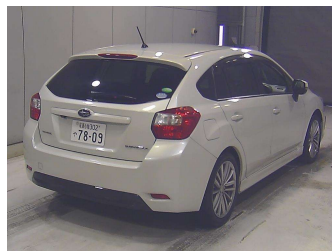

2014 Subaru Impreza 2.0i-S 4WD Sport EyeSight

Purchase Price

\$10,930

Includes GST
Excludes on-road costs of \$350

Finance may be available on this vehicle. Ask one of our friendly staff for more information.

Body Style

5 door, Hatchback

Odometer

103,200 km

Engine

2000 cc, Petrol

Fuel Type

Petrol