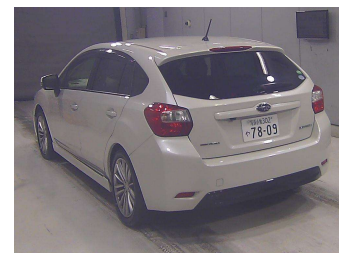

2014 Subaru Impreza 2.0i-S 4WD Sport EyeSight

Purchase Price

\$10,930

Includes GST
Excludes on-road costs of \$350

Finance may be available on this vehicle. Ask one of our friendly staff for more information.

Body Style

5 door, Hatchback

Odometer

103,200 km

Engine

2000 cc, Petrol

Fuel Type

Petrol

Transmission

Auto, 4WD/4x4

Wheels

-

VIN

-

Interior

Black, Half-Leather