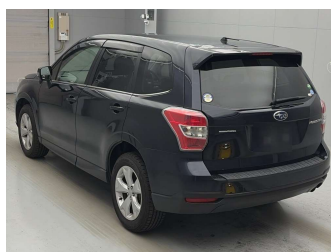

2013 Subaru Forester 2.0i-L 4WD EyeSight

Purchase Price **\$14,930**

Includes GST
Excludes on-road costs of \$475

Finance may be available on this vehicle. Ask one of our friendly staff for more information.

Body Style
5 door, SUV / 4x4

Odometer
57,800 km

Engine
2000 cc, Internal Combustion

Fuel Type
Petrol

Transmission
Auto, 4WD/4x4

Wheels
-

VIN
-

Interior
Black, Cloth