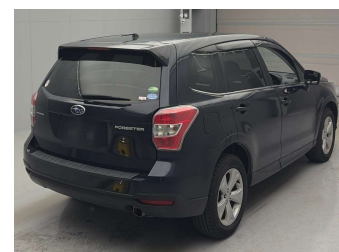

2013 Subaru Forester 2.0i-L 4WD EyeSight

Purchase Price **\$14,930**

Includes GST
Excludes on-road costs of \$475

Finance may be available on this vehicle. Ask one of our friendly staff for more information.

Body Style
5 door, SUV / 4x4

Odometer
57,800 km

Engine
2000 cc, Internal Combustion

Fuel Type
Petrol

Transmission
Auto, 4WD/4x4

Wheels
-

VIN
-

Interior
Black, Cloth