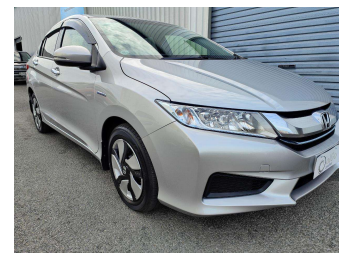

# 2016 Honda Grace 1.5 LX Hybrid

Purchase Price

**\$11,650**

Includes GST  
Excludes on-road costs of \$475

Finance may be available on this vehicle. Ask one of our friendly staff for more information.

Gain peace of mind with Mechanical Breakdown Insurance. **Ask us how.**

Body Style

**4 door, Sedan**

Odometer

**124,000 km**

Engine

**1500 cc, Hybrid**

Fuel Type

**Hybrid**

Transmission

**Auto, Front Wheel**

Wheels

-

VIN

**7AT08GEDX23104034**

Interior

**Black, Cloth**