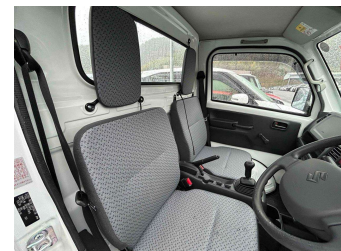

2023 Suzuki Carry 4WD Truck Manual

Purchase Price

$16,930

Includes GST
Excludes on-road costs of $350

Finance may be available on this vehicle. Ask one of our friendly staff for more information.

Gain peace of mind with Mechanical Breakdown Insurance. **Ask us how.**

Top features

- » 4WD
- » ABS Braking
- » Central Locking
- » Comes with new WOF
- » Electric Windows

Body Style

2 door, Ute

Odometer

2,800 km

Engine

660 cc, Petrol

Fuel Type

Petrol

Transmission

5-Speed Manual, 4WD/4x4

Wheels

-

VIN

-

Interior

Grey, Cloth

Safety

-

Reg No.

-

Ext Colour

White

History

Ex-Overseas

Seats

2 seats

CO2 Emissions

-

Energy Economy

-

Stock ID: 23985

olGo Motors Rolleston | Phone 0800 888 155 | Email
rol.sales@olgomotors.co.nz
861 Jones Rd, Rolleston 7614, New Zealand
www.olgomotors.co.nz

★★★★★
4.53 | 1504 reviews