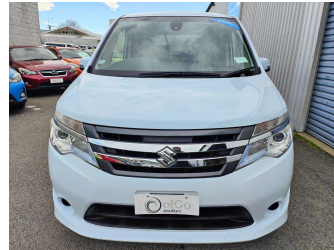

2014 Suzuki Landy 2.0X

Purchase Price

\$10,150

Includes GST
Excludes on-road costs of \$350

Finance may be available on this vehicle. Ask one of our friendly staff for more information.

Gain peace of mind with Mechanical Breakdown Insurance. **Ask us how.**

Body Style

5 door, Van

Odometer

116,000 km

Engine

2000 cc, Hybrid

Fuel Type

Hybrid

Transmission

Auto, Front Wheel

Wheels

-

VIN

7AT0GKGHX23906214

Interior

Black, Cloth