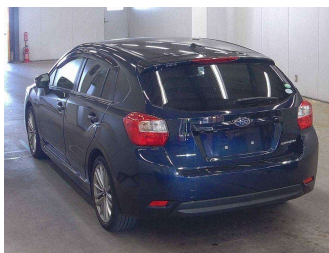

2015 Subaru Impreza 2.0i-S 4WD Sport EyeSight

Purchase Price **\$10,950**

Includes GST
Excludes on-road costs of \$350

Finance may be available on this vehicle. Ask one of our friendly staff for more information.

Body Style
5 door, Hatchback

Odometer
126,000 km

Engine
2000 cc, Petrol

Fuel Type
Petrol

Transmission
Auto, 4WD/4x4

Wheels
-

VIN
-

Interior
Black, Leather