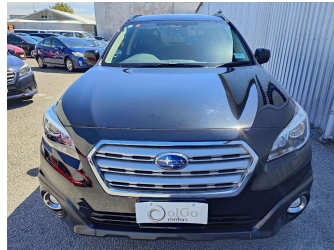

# 2015 Subaru Outback 2.5 4WD

Purchase Price

**\$15,450**

Includes GST  
Excludes on-road costs of \$475

Finance may be available on this vehicle. Ask one of our friendly staff for more information.

Gain peace of mind with Mechanical Breakdown Insurance. **Ask us how.**

Body Style

**5 door, Station Wagon**

Odometer

**141,000 km**

Engine

**2500 cc, Petrol**

Fuel Type

**Petrol**

Transmission

**Auto, 4WD/4x4**

Wheels

-

VIN

**7AT0GF16X24009290**

Interior

**Black, Cloth**