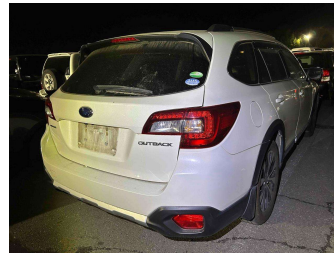

2015 Subaru Outback 2.5 4WD Limited

Purchase Price **\$17,950**

Includes GST
Excludes on-road costs of \$475

Finance may be available on this vehicle. Ask one of our friendly staff for more information.

Gain peace of mind with Mechanical Breakdown Insurance. **Ask us how.**

Body Style
5 door, Station Wagon

Odometer
103,700 km

Engine
2500 cc, Petrol

Fuel Type
Petrol

Transmission
Auto, 4WD/4x4

Wheels
-

VIN
7AT0GF0BX24006251

Interior
Black, Leather