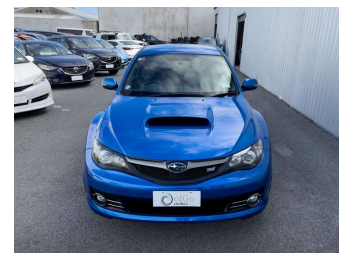

2009 Subaru Impreza WRX STi 2.5 4WD A-Line

Purchase Price **\$20,950**

Includes GST
Excludes on-road costs of \$475

Finance may be available on this vehicle. Ask one of our friendly staff for more information.

Body Style
5 door, Hatchback

Odometer
75,000 km

Engine
2500 cc, Petrol

Fuel Type
Petrol

Transmission
5-Speed Auto, 4WD/4x4

Wheels
-

VIN
7AT0GF09X24002038

Interior
Black & Grey, Half-Leather

Safety
-

Reg No.
-

Ext Colour
Blue

History
Ex-Overseas

Seats
5 seats

CO2 Emissions
-

Energy Economy
-

Stock ID: 23600