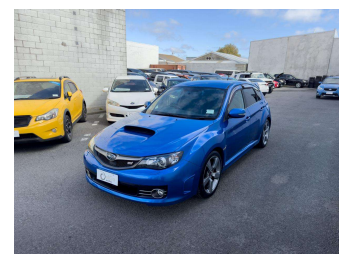

2009 Subaru Impreza WRX STi 2.5 4WD A-Line

Purchase Price **\$20,950**

Includes GST
Excludes on-road costs of \$475

Finance may be available on this vehicle. Ask one of our friendly staff for more information.

Body Style
5 door, Hatchback

Odometer
75,000 km

Engine
2500 cc, Petrol

Fuel Type
Petrol

Transmission
5-Speed Auto, 4WD/4x4

Wheels
-

VIN
7AT0GF09X24002038

Interior
Black & Grey, Half-Leather

Safety
-

Reg No.
-

Ext Colour
Blue

History
Ex-Overseas

Seats
5 seats

CO2 Emissions
-

Energy Economy
-

Stock ID: 23600