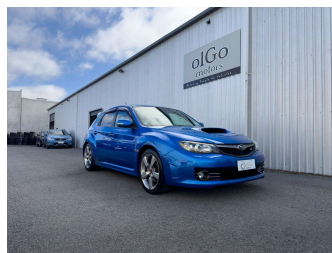

2009 Subaru Impreza WRX STi 2.5 4WD A-Line

Purchase Price **\$20,950**

Includes GST
Excludes on-road costs of \$475

Finance may be available on this vehicle. Ask one of our friendly staff for more information.

Body Style
5 door, Hatchback

Odometer
75,000 km

Engine
2500 cc, Petrol

Fuel Type
Petrol

Transmission
5-Speed Auto, 4WD/4x4

Wheels
-

VIN
7AT0GF09X24002038

Interior
Black & Grey, Half-Leather

Safety
-

Reg No.
-

Ext Colour
Blue

History
Ex-Overseas

Seats
5 seats

CO2 Emissions
-

Energy Economy
-

Stock ID: 23600