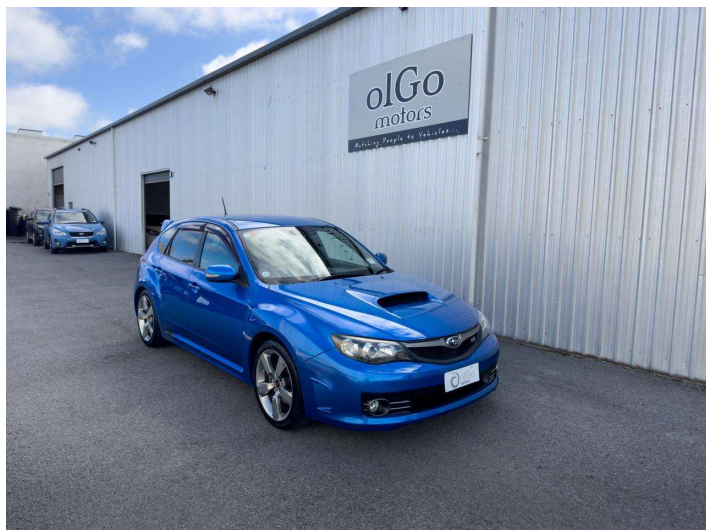

2009 Subaru Impreza WRX STi 2.5 4WD A-Line

Purchase Price **\$20,950**

Includes GST
Excludes on-road costs of \$475

Finance may be available on this vehicle. Ask one of our friendly staff for more information.

Body Style
5 door, Hatchback

Odometer
75,000 km

Engine
2500 cc, Petrol

Fuel Type
Petrol

Transmission
5-Speed Auto, 4WD/4x4

Wheels
-

VIN
7AT0GF09X24002038

Interior
Black & Grey, Half-Leather

Safety
-

Reg No.
-

Ext Colour
Blue

History
Ex-Overseas

Seats
5 seats

CO2 Emissions
-

Energy Economy
-

Stock ID: 23600