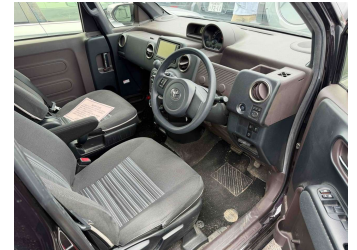

2015 Toyota Spade F

Purchase Price **$10,430**

Includes GST
Excludes on-road costs of $475

Finance may be available on this vehicle. Ask one of our friendly staff for more information.

Gain peace of mind with Mechanical Breakdown Insurance. **Ask us how.**

1. **Top features**
2. » ABS Braking
   - » Air Conditioning
   - » Alloy Wheels
   - » CD Player
   - » Central Locking
   - » Chain Driven (no cam b...
   - » Comes with new WOF
   - » Electric Windows
   - » ESC
   - » Front Wheel Drive
   - » Radio
   - » Remote Locking
   - » Reversing Camera
   - » Smart Key

Body Style
5 door, Hatchback

Odometer
46,600 km

Engine
1500 cc, Internal Combustion

Fuel Type
Petrol

Transmission
Auto, Front Wheel

Wheels
-

VIN
-

Interior
Grey, Cloth

Safety
-

Reg No.
-

Ext Colour
Dark Purple

History
Ex-Overseas

Seats
5 seats

CO2 Emissions
-

Energy Economy
-

Stock ID: 26168

olGo Motors | Phone 03 281 8581 | Email sales@olgo.co.nz
861-874 Jones Road, Rolleston 7614, New Zealand
www.olgomotors.co.nz

★★★★★
4.52 | 4438 reviews