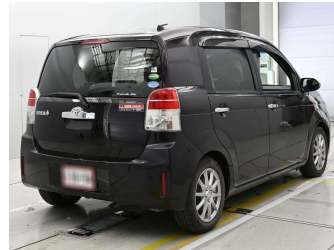

2015 Toyota Spade F

Purchase Price **\$10,430**

Includes GST
Excludes on-road costs of \$475

Finance may be available on this vehicle. Ask one of our friendly staff for more information.

Gain peace of mind with Mechanical Breakdown Insurance. **Ask us how.**

Body Style
5 door, Hatchback

Odometer
46,600 km

Engine
1500 cc, Internal Combustion

Fuel Type
Petrol

Transmission
Auto, Front Wheel

Wheels
-

VIN
-

Interior
Grey, Cloth