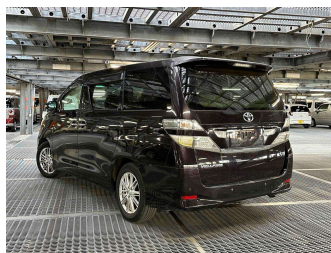

2009 Toyota Vellfire 2.4X

Purchase Price **\$12,925**

Includes GST
Excludes on-road costs of \$475

Finance may be available on this vehicle. Ask one of our friendly staff for more information.

Gain peace of mind with Mechanical Breakdown Insurance. **Ask us how.**

Body Style
5 door, Van

Odometer
139,000 km

Engine
2400 cc, Petrol

Fuel Type
Petrol

Transmission
Auto, Front Wheel

Wheels
-

VIN
-

Interior
Beige, Cloth