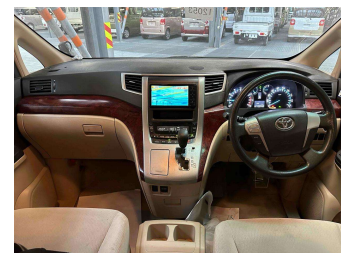

2009 Toyota Vellfire 2.4X

Purchase Price **\$12,925**

Includes GST
Excludes on-road costs of \$475

Finance may be available on this vehicle. Ask one of our friendly staff for more information.

Gain peace of mind with Mechanical Breakdown Insurance. **Ask us how.**

- Top features**
- » ABS Braking
 - » Air Conditioning
 - » Alloy Wheels
 - » CD Player
 - » Central Locking
 - » Chain Driven (no cam b...
 - » Comes with new WOF
 - » Electric Mirrors
 - » Electric Windows
 - » Front Wheel Drive
 - » Remote Locking
 - » Smart Key

Body Style
5 door, Van

Odometer
139,000 km

Engine
2400 cc, Petrol

Fuel Type
Petrol

Transmission
Auto, Front Wheel

Wheels
-

VIN
-

Interior
Beige, Cloth