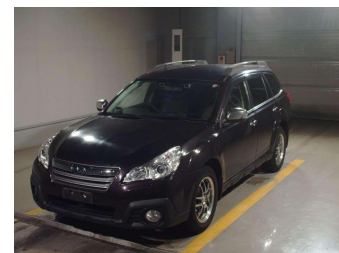

2013 Subaru Outback 2.5i 4WD EyeSight EX Edition

Purchase Price **\$13,450**

Includes GST
Excludes on-road costs of \$350

Finance may be available on this vehicle. Ask one of our friendly staff for more information.

Body Style
5 door, Station Wagon

Odometer
92,000 km

Engine
2500 cc, Petrol

Fuel Type
Petrol

Transmission
Auto, 4WD/4x4

Wheels
-

VIN
-

Interior
Brown, Leather

Safety
-

Reg No.
-

Ext Colour
Deep Cherry Pearl

History
Ex-Overseas

Seats
5 seats

CO2 Emissions
-

Energy Economy
-

Stock ID: 23838