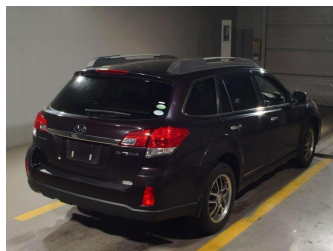

2013 Subaru Outback 2.5i 4WD EyeSight EX Edition

Purchase Price **\$13,450**

Includes GST
Excludes on-road costs of \$350

Finance may be available on this vehicle. Ask one of our friendly staff for more information.

Body Style
5 door, Station Wagon

Odometer
92,000 km

Engine
2500 cc, Petrol

Fuel Type
Petrol

Transmission
Auto, 4WD/4x4

Wheels
-

VIN
-

Interior
Brown, Leather