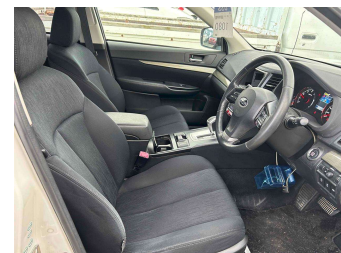

2013 Subaru Legacy 2.5i Eyesight

Purchase Price

\$10,950

Includes GST
Excludes on-road costs of \$350

Finance may be available on this vehicle. Ask one of our friendly staff for more information.

Gain peace of mind with Mechanical Breakdown Insurance. **Ask us how.**

Top features

- » 4WD
- » ABS Braking
- » Air Conditioning
- » Alloy Wheels (Factory)
- » CD Player
- » Central Locking
- » Chain Driven (no cam b...
- » Comes with new WOF
- » Cruise Control
- » Electric Mirrors
- » Electric Windows
- » Facelift Model
- » Remote Locking
- » Smart Key

Transmission

Auto, 4WD/4x4

Wheels

-

VIN

-

Interior

Black, Cloth