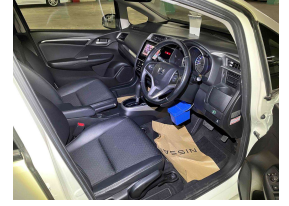

2014 Honda Fit 15 XL Pkg

VEHICLE INFORMATION

Cash Price

Includes GST

\$10,950

+ on-road-costs of \$350

Finance may be available on this vehicle. Ask one of our friendly staff for more information.

Gain peace of mind with Mechanical Breakdown Insurance. Ask us how.

Ext Colour

Pearl White

History

Ex-Overseas

Seats

5 seats

Interior

Black, Half-Leather