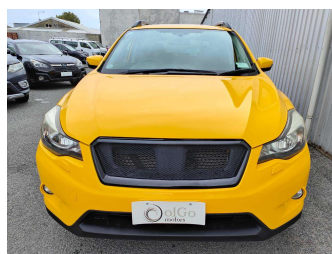

2014 Subaru XV 2.0i-L 4WD Eyesight

Purchase Price

\$16,625

Includes GST
Excludes on-road costs of \$475

Finance may be available on this vehicle. Ask one of our friendly staff for more information.

Gain peace of mind with Mechanical Breakdown Insurance. **Ask us how.**

Body Style

5 door, SUV / 4x4

Odometer

50,000 km

Engine

2000 cc, Petrol

Fuel Type

Petrol

Transmission

Auto, 4WD/4x4

Wheels

-

VIN

7AT0GF1XX24085290

Interior

Black, Cloth