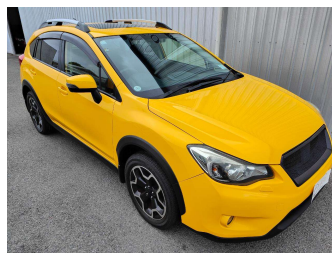

2014 Subaru XV 2.0i-L 4WD Eyesight

Purchase Price

\$16,625

Includes GST
Excludes on-road costs of \$475

Finance may be available on this vehicle. Ask one of our friendly staff for more information.

Gain peace of mind with Mechanical Breakdown Insurance. **Ask us how.**

Body Style

5 door, SUV / 4x4

Odometer

50,000 km

Engine

2000 cc, Petrol

Fuel Type

Petrol

Transmission

Auto, 4WD/4x4

Wheels

-

VIN

7AT0GF1XX24085290

Interior

Black, Cloth