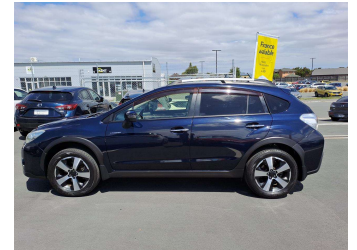

# 2015 Subaru XV 2.0i-L 4WD Hybrid EyeSight

**Purchase Price**

**\$15,450**

Includes GST  
Excludes on-road costs of \$475

Finance may be available on this vehicle. Ask one of our friendly staff for more information.

Body Style  
**5 door, SUV / 4x4**

Odometer  
**110,700 km**

Engine  
**2000 cc, Hybrid**

Fuel Type  
**Hybrid**

Transmission  
**Auto, 4WD/4x4**

Wheels  
-

VIN  
**7AT0GF1XX24024828**

Interior  
**Black & Grey, Cloth**