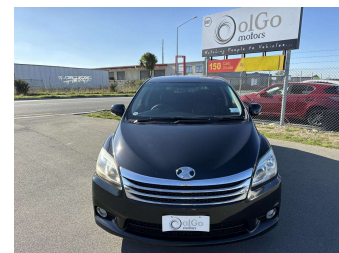

2010 Toyota Mark-X Zio Aerial

Purchase Price **\$9,430**

Includes GST
Excludes on-road costs of \$475

Finance may be available on this vehicle. Ask one of our friendly staff for more information.

Gain peace of mind with Mechanical Breakdown Insurance. **Ask us how.**

Body Style
5 door, Station Wagon

Odometer
118,800 km

Engine
2400 cc, Petrol

Fuel Type
Petrol

Transmission
Auto, Front Wheel

Wheels
-

VIN
-

Interior
Black, Cloth

Safety

Based on 2023 VSRR rating

Reg No.

-

Ext Colour
Black

History
Ex-Overseas

Seats
7 seats

CO2 Emissions
★★★★☆☆
215 grams/km