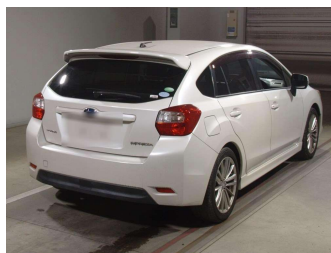

# 2012 Subaru Impreza 2.0i-S 4WD Sport EyeSight

Purchase Price

**\$10,450**

Includes GST  
Excludes on-road costs of \$350

Finance may be available on this vehicle. Ask one of our friendly staff for more information.