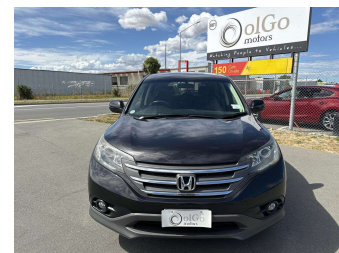

# 2012 Honda CR-V 20G

**Purchase Price** **\$15,830**

Includes GST  
Excludes on-road costs of \$350

Finance may be available on this vehicle. Ask one of our friendly staff for more information.

Gain peace of mind with Mechanical Breakdown Insurance. Ask us how.

**Body Style**  
5 door, SUV / 4x4

**Odometer**  
76,100 km

**Engine**  
2000 cc, Petrol

**Fuel Type**  
Petrol

**Transmission**  
Auto, Front Wheel

**Wheels**  
-

**VIN**  
7AT08GFJX24002445

**Interior**  
Black, Cloth