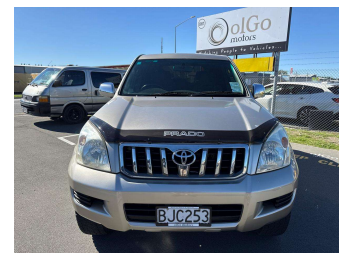

# 2003 Toyota Land Cruiser Prado 3.0 TD 4WD NZ New

Purchase Price

**\$18,730**

Includes GST  
Excludes on-road costs of \$150

Finance may be available on this vehicle. Ask one of our friendly staff for more information.

Odometer

**354,600 km**

Engine

**3000 cc, Internal Combustion**

Fuel Type

**Diesel**

Transmission

**Auto, 4WD/4x4**