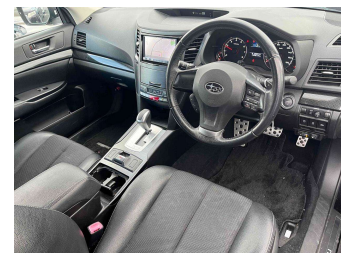

2013 Subaru Outback 2.5i EyeSight S Pkg

Purchase Price **\$13,430**

Includes GST
Excludes on-road costs of \$350

Finance may be available on this vehicle. Ask one of our friendly staff for more information.

Gain peace of mind with Mechanical Breakdown Insurance. **Ask us how.**

- Top features**
- » 4WD
 - » ABS Braking
 - » Air Conditioning
 - » Alloy Wheels (Factory)
 - » Body Kit (Factory)
 - » CD Player
 - » Central Locking
 - » Chain Driven (no cam b...
 - » Comes with new WOF
 - » Cruise Control
 - » Electric Mirrors
 - » Electric Windows
 - » Facelift Model
 - » Power Front Seat(s)
 - » Remote Locking
 - » Reversing Camera
 - » Smart Key

Body Style
5 door, Station Wagon

Odometer
120,600 km

Engine
2500 cc, Petrol

Fuel Type
Petrol

Transmission
Auto, 4WD/4x4

Wheels
-

VIN
-

Interior
Black, Half-Leather