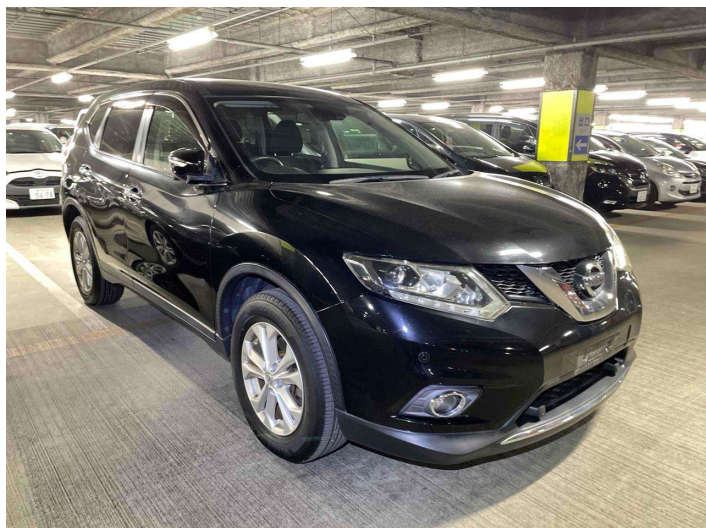

# 2014 Nissan X-Trail 20X 4WD Emergency Brake

**Purchase Price**

**\$16,430**

Includes GST  
Excludes on-road costs of \$350

Finance may be available on this vehicle. Ask one of our friendly staff for more information.

Body Style  
**5 door, SUV / 4x4**

Odometer  
**89,700 km**

Engine  
**2000 cc, Petrol**

Fuel Type  
**Petrol**

Transmission  
**Auto, 4WD/4x4**

Wheels  
-

VIN  
-

Interior  
**Black, Leather**