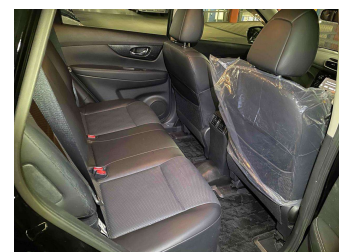

# 2014 Nissan X-Trail 20X 4WD Emergency Brake

**Purchase Price**

**\$16,430**

Includes GST  
Excludes on-road costs of \$350

Finance may be available on this vehicle. Ask one of our friendly staff for more information.

Body Style  
**5 door, SUV / 4x4**

Odometer  
**89,700 km**

Engine  
**2000 cc, Petrol**

Fuel Type  
**Petrol**

Transmission  
**Auto, 4WD/4x4**

Wheels  
-

VIN  
-

Interior  
**Black, Leather**