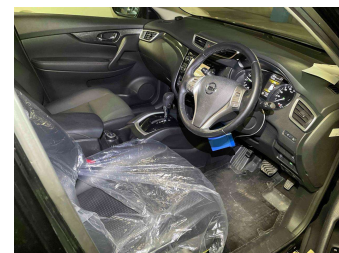

# 2014 Nissan X-Trail 20X 4WD Emergency Brake

**Purchase Price**

**\$16,430**

Includes GST  
Excludes on-road costs of \$350

Finance may be available on this vehicle. Ask one of our friendly staff for more information.

Gain peace of mind with Mechanical Breakdown Insurance. **Ask us how.**

- Top features**
- » 4WD
  - » ABS Braking
  - » Air Conditioning
  - » Alloy Wheels (Factory)
  - » Body Kit (Factory)
  - » CD Player
  - » Central Locking
  - » Chain Driven (no cam b...
  - » Comes with new WOF
  - » Cruise Control
  - » Electric Mirrors
  - » Electric Windows
  - » Heated Seat(s)
  - » New Shape
  - » Remote Locking
  - » Reversing Camera
  - » Smart Key

Body Style  
**5 door, SUV / 4x4**

Odometer  
**89,700 km**

Engine  
**2000 cc, Petrol**

Fuel Type  
**Petrol**

Transmission  
**Auto, 4WD/4x4**

Wheels  
-

VIN  
-

Interior  
**Black, Leather**