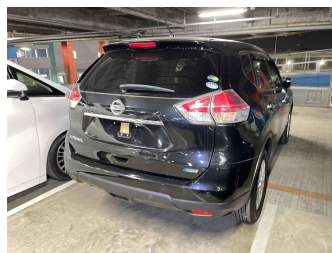

# 2014 Nissan X-Trail 20X 4WD Emergency Brake

**Purchase Price**

**\$16,430**

Includes GST  
Excludes on-road costs of \$350

Finance may be available on this vehicle. Ask one of our friendly staff for more information.

Body Style  
**5 door, SUV / 4x4**

Odometer  
**89,700 km**

Engine  
**2000 cc, Petrol**

Fuel Type  
**Petrol**

Transmission  
**Auto, 4WD/4x4**

Wheels  
-

VIN  
-

Interior  
**Black, Leather**