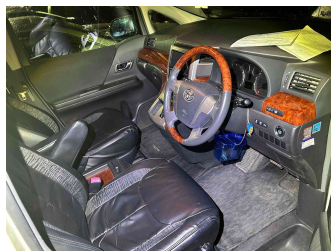

2010 Toyota Vellfire 2.4 Z Platinum Selection

Purchase Price **\$14,930**

Includes GST
Excludes on-road costs of \$350

Finance may be available on this vehicle. Ask one of our friendly staff for more information.

Gain peace of mind with Mechanical Breakdown Insurance. **Ask us how.**

- Top features**
- » ABS Braking
 - » Air Conditioning
 - » Alloy Wheels (Factory)
 - » Body Kit (Factory)
 - » CD Player
 - » Central Locking
 - » Chain Driven (no cam b...
 - » Comes with new WOF
 - » Electric Mirrors
 - » Electric Windows
 - » Front Wheel Drive
 - » New Shape
 - » Power Door(s)
 - » Remote Locking
 - » Smart Key

Body Style
5 door, Van

Odometer
101,500 km

Engine
2400 cc, Petrol

Fuel Type
Petrol

Transmission
Auto, Front Wheel

Wheels
-

VIN
-

Interior
Black, Cloth

Safety
-

Reg No.
-

Ext Colour
Pearl White

History
Ex-Overseas

Seats
7 seats

CO2 Emissions
-

Energy Economy
-

Stock ID: 24101