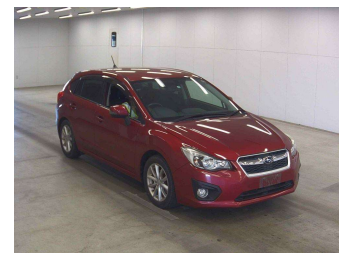

# 2013 Subaru Impreza 2.0i Sport

**Purchase Price** **\$10,625**

Includes GST  
Excludes on-road costs of \$350

Finance may be available on this vehicle. Ask one of our friendly staff for more information.

Body Style  
**5 door, Hatchback**

Odometer  
**64,000 km**

Engine  
**2000 cc, Petrol**

Fuel Type  
**Petrol**

Transmission  
**Auto, Front Wheel**

Wheels  
-

VIN  
-

Interior  
**Black, Cloth**