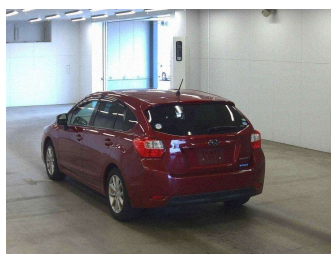

# 2013 Subaru Impreza 2.0i Sport

**Purchase Price** **\$10,625**

Includes GST  
Excludes on-road costs of \$350

Finance may be available on this vehicle. Ask one of our friendly staff for more information.

Body Style  
**5 door, Hatchback**

Odometer  
**64,000 km**

Engine  
**2000 cc, Petrol**

Fuel Type  
**Petrol**

Transmission  
**Auto, Front Wheel**

Wheels  
-

VIN  
-

Interior  
**Black, Cloth**