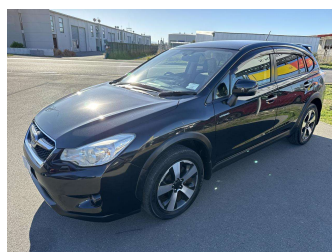

# 2013 Subaru XV 2.0i-L 4WD Hybrid EyeSight

**Purchase Price** **\$14,930**

Includes GST  
Excludes on-road costs of \$350

Finance may be available on this vehicle. Ask one of our friendly staff for more information.

Body Style  
**5 door, SUV / 4x4**

Odometer  
**94,700 km**

Engine  
**2000 cc, Hybrid**

Fuel Type  
**Hybrid**

Transmission  
**Auto, 4WD/4x4**

Wheels  
-

VIN  
-

Interior  
**Black & Grey, Cloth**