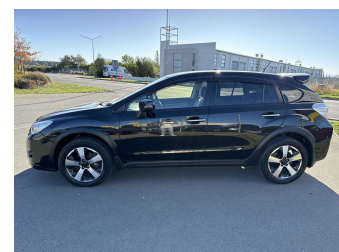

# 2013 Subaru XV 2.0i-L 4WD Hybrid EyeSight

**Purchase Price** **\$14,930**

Includes GST  
Excludes on-road costs of \$350

Finance may be available on this vehicle. Ask one of our friendly staff for more information.

Body Style  
**5 door, SUV / 4x4**

Odometer  
**94,700 km**

Engine  
**2000 cc, Hybrid**

Fuel Type  
**Hybrid**

Transmission  
**Auto, 4WD/4x4**

Wheels  
-

VIN  
-

Interior  
**Black & Grey, Cloth**