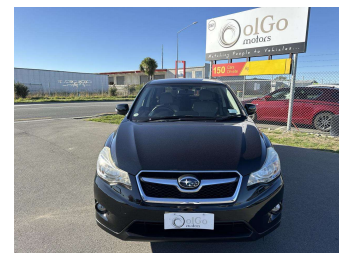

# 2013 Subaru XV 2.0i-L 4WD Hybrid EyeSight

**Purchase Price** **\$14,930**

Includes GST  
Excludes on-road costs of \$350

Finance may be available on this vehicle. Ask one of our friendly staff for more information.

Body Style  
**5 door, SUV / 4x4**

Odometer  
**94,700 km**

Engine  
**2000 cc, Hybrid**

Fuel Type  
**Hybrid**

Transmission  
**Auto, 4WD/4x4**

Wheels  
-

VIN  
-

Interior  
**Black & Grey, Cloth**