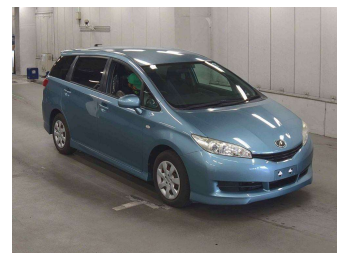

2010 Toyota Wish 1.8X

Purchase Price **\$10,950**

Includes GST
Excludes on-road costs of \$350

Finance may be available on this vehicle. Ask one of our friendly staff for more information.

Gain peace of mind with Mechanical Breakdown Insurance. **Ask us how.**

Body Style	5 door, Station Wagon	Reg No.	-
Odometer	48,000 km	Ext Colour	Blue
Engine	1800 cc, Petrol	History	Ex-Overseas
Fuel Type	Petrol	Seats	7 seats
Transmission	Auto, Front Wheel	CO2 Emissions	-
Wheels	-	Energy Economy	-
VIN	-		
Interior	Black, Cloth		
Safety	-		
		Stock ID: 23611	