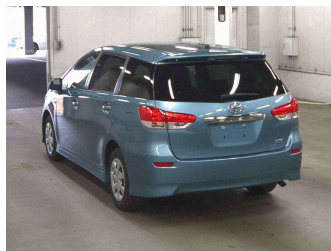

2010 Toyota Wish 1.8X

Purchase Price **\$10,950**

Includes GST
Excludes on-road costs of \$350

Finance may be available on this vehicle. Ask one of our friendly staff for more information.

Gain peace of mind with Mechanical Breakdown Insurance. **Ask us how.**

Body Style	5 door, Station Wagon	Reg No.	-
Odometer	48,000 km	Ext Colour	Blue
Engine	1800 cc, Petrol	History	Ex-Overseas
Fuel Type	Petrol	Seats	7 seats
Transmission	Auto, Front Wheel	CO2 Emissions	-
Wheels	-	Energy Economy	-
VIN	-		
Interior	Black, Cloth		
Safety	-		
		Stock ID: 23611	