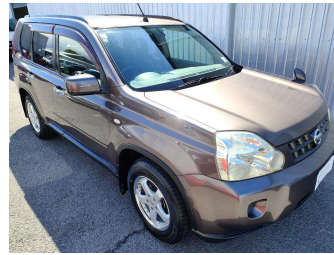

2009 Nissan X-Trail 20X 4WD

Purchase Price

\$11,450

Includes GST
Excludes on-road costs of \$475

Finance may be available on this vehicle. Ask one of our friendly staff for more information.

Gain peace of mind with Mechanical Breakdown Insurance. **Ask us how.**

Body Style

5 door, SUV / 4x4

Odometer

81,000 km

Engine

2000 cc, Petrol

Fuel Type

Petrol

Transmission

Auto, 4WD/4x4

Wheels

-

VIN

7AT0DH6LX24045446

Interior

Black, Leather