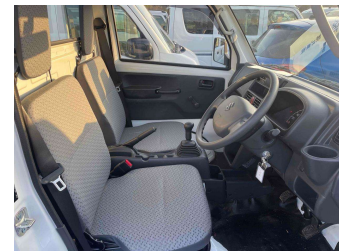

# 2023 Suzuki Carry 4WD Truck Manual

**Purchase Price**

**\$16,930**

Includes GST  
Excludes on-road costs of \$350

Finance may be available on this vehicle. Ask one of our friendly staff for more information.

Odometer  
**700 km**

Engine  
**660 cc, Petrol**

Fuel Type  
**Petrol**

Transmission  
**5-Speed Manual, 4WD/4x4**

Wheels  
-

VIN  
-

Interior  
**Grey, Cloth**

Safety  
-