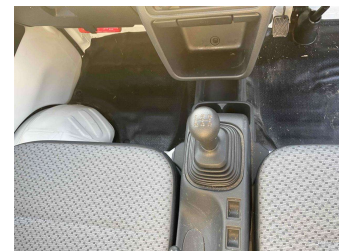

2023 Suzuki Carry 4WD Truck Manual

Purchase Price

$16,930

Includes GST
Excludes on-road costs of $350

Finance may be available on this vehicle. Ask one of our friendly staff for more information.

Gain peace of mind with Mechanical Breakdown Insurance. **Ask us how.**

1. **Top features**
2. » 4WD
   - » ABS Braking
   - » Central Locking
   - » Comes with new WOF
   - » Electric Windows

Body Style
2 door, Ute

Odometer
700 km

Engine
660 cc, Petrol

Fuel Type
Petrol

Transmission
5-Speed Manual, 4WD/4x4

Wheels
-

VIN
-

Interior
Grey, Cloth

Safety
-

Reg No.
-

Ext Colour
White

History
Ex-Overseas

Seats
2 seats

CO2 Emissions
-

Energy Economy
-

Stock ID: 23986

olGo Motors Rolleston | Phone 0800 888 155 | Email
rol.sales@olgomotors.co.nz
861 Jones Rd, Rolleston 7614, New Zealand
www.olgomotors.co.nz

4.53 | 1504 reviews