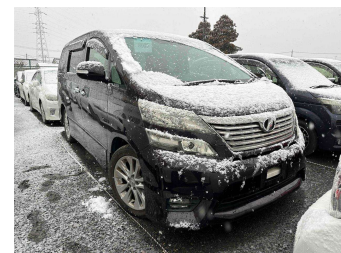

2009 Toyota Vellfire 2.4Z

Purchase Price

\$17,950

Includes GST
Excludes on-road costs of \$350

Finance may be available on this vehicle. Ask one of our friendly staff for more information.

Gain peace of mind with Mechanical Breakdown Insurance. **Ask us how.**