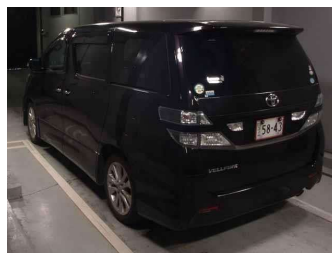

2009 Toyota Vellfire 2.4Z

Purchase Price

\$17,950

Includes GST
Excludes on-road costs of \$350

Finance may be available on this vehicle. Ask one of our friendly staff for more information.

Gain peace of mind with Mechanical Breakdown Insurance. **Ask us how.**

Body Style

5 door, Van

Odometer

40,000 km

Engine

2400 cc, Petrol

Fuel Type

Petrol

Transmission

Auto, Front Wheel

Wheels

-

VIN

-

Interior

Black, Cloth