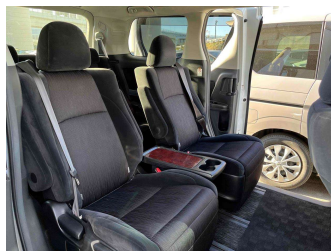

2008 Toyota Vellfire 2.4Z

Purchase Price **\$13,450**

Includes GST
Excludes on-road costs of \$350

Finance may be available on this vehicle. Ask one of our friendly staff for more information.

Gain peace of mind with Mechanical Breakdown Insurance. **Ask us how.**

- Top features**
- » ABS Braking
 - » Air Conditioning
 - » CD Player
 - » Central Locking
 - » Chain Driven (no cam b...
 - » Comes with new WOF
 - » Electric Mirrors
 - » Electric Windows
 - » Front Wheel Drive
 - » New Shape
 - » Remote Locking
 - » Reversing Camera