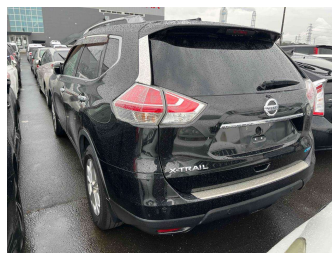

# 2014 Nissan X-Trail 20X 4WD Emergency Brake Pkg

**Purchase Price** **\$15,430**

Includes GST  
Excludes on-road costs of \$350

Finance may be available on this vehicle. Ask one of our friendly staff for more information.

Body Style  
**5 door, SUV / 4x4**

Odometer  
**132,900 km**

Engine  
**2000 cc, Petrol**

Fuel Type  
**Petrol**

Transmission  
**Auto, 4WD/4x4**

Wheels  
-

VIN  
-

Interior  
**Black, Leather**