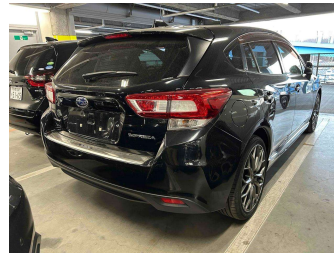

# 2017 Subaru Impreza 2.0i-S 4WD Sport EyeSight

**Purchase Price** **\$15,450**

Includes GST  
Excludes on-road costs of \$475

Finance may be available on this vehicle. Ask one of our friendly staff for more information.

Gain peace of mind with Mechanical Breakdown Insurance. **Ask us how.**

- Top features**
- » 4WD
  - » ABS Braking
  - » Air Conditioning
  - » Alloy Wheels
  - » Body Kit (Factory)
  - » CD Player
  - » Central Locking
  - » Chain Driven (no cam b...
  - » Comes with new WOF
  - » Cruise Control
  - » Electric Mirrors
  - » Electric Windows
  - » New Shape
  - » Paddle Shifters
  - » Power Front Seat(s)
  - » Rear Spoiler
  - » Remote Locking
  - » Reversing Camera

<b>Body Style</b>	<b>5 door, Hatchback</b>	<b>Reg No.</b>	-
<b>Odometer</b>	<b>111,800 km</b>	<b>Ext Colour</b>	<b>Black</b>
<b>Engine</b>	<b>2000 cc, Petrol</b>	<b>History</b>	<b>Ex-Overseas</b>
<b>Fuel Type</b>	<b>Petrol</b>	<b>Seats</b>	<b>5 seats</b>
<b>Transmission</b>	<b>Auto, 4WD/4x4</b>	<b>CO2 Emissions</b>	★★★★☆ <b>167 grams/km</b>
<b>Wheels</b>	-	<b>Energy Economy</b>	★★★☆☆☆ <b>Annual fuel cost of \$2,780</b> <b>7.1L per 100km</b>
<b>VIN</b>	<b>7AT0GF09X24007159</b>	Cost per year is an estimate based on petrol price of \$2.80 per litre and an average distance of 14000 km. Emissions and Energy Economy figures standardised to 3P WLTP.	
<b>Interior</b>	<b>Black, Cloth</b>	<b>Stock ID: 23674</b>	
<b>Safety</b>		Based on 2023 UCSR rating for 16-21 models	