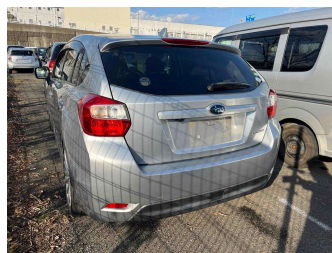

# 2013 Subaru Impreza 2.0i-S Sport

Purchase Price

**\$12,450**

Includes GST  
Excludes on-road costs of \$350

Finance may be available on this vehicle. Ask one of our friendly staff for more information.

Gain peace of mind with Mechanical Breakdown Insurance. **Ask us how.**

Transmission

**Auto, Front Wheel**

Wheels

-

VIN

-

Interior

**Black, Cloth**