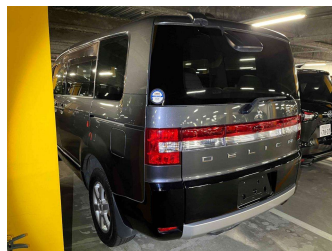

2013 Mitsubishi Delica D5 2.2 Diesel Power Pkg

Purchase Price **\$21,450**

Includes GST
Excludes on-road costs of \$550

Finance may be available on this vehicle. Ask one of our friendly staff for more information.

Body Style
5 door, Van

Odometer
150,600 km

Engine
2200 cc, Internal Combustion

Fuel Type
Diesel

Transmission
Auto, 4WD/4x4

Wheels
-

VIN
-

Interior
Beige, Cloth