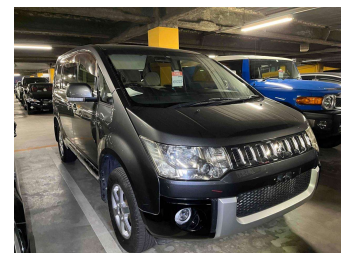

2013 Mitsubishi Delica D5 2.2 Diesel Power Pkg

Purchase Price **\$21,450**

Includes GST
Excludes on-road costs of \$550

Finance may be available on this vehicle. Ask one of our friendly staff for more information.

Body Style
5 door, Van

Odometer
150,600 km

Engine
2200 cc, Internal Combustion

Fuel Type
Diesel

Transmission
Auto, 4WD/4x4

Wheels
-

VIN
-

Interior
Beige, Cloth