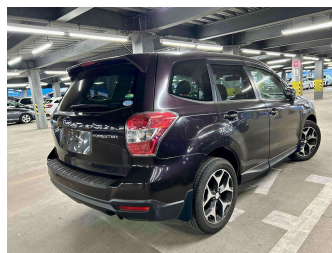

# 2013 Subaru Forester 2.0i-S EyeSight \*new shape\*

Purchase Price **\$15,430**

Includes GST  
Excludes on-road costs of \$350

Finance may be available on this vehicle. Ask one of our friendly staff for more information.

Body Style  
**5 door, SUV / 4x4**

Odometer  
**70,800 km**

Engine  
**2000 cc, Petrol**

Fuel Type  
**Petrol**

Transmission  
**Auto, 4WD/4x4**

Wheels  
-

VIN  
-

Interior  
**Black, Leather**