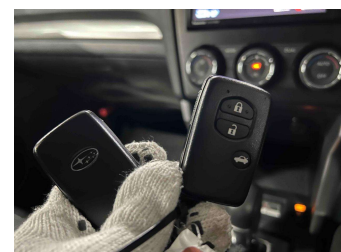

2013 Subaru Forester 2.0i-S EyeSight *new shape*

Purchase Price **$15,430**

Includes GST
Excludes on-road costs of $350

Finance may be available on this vehicle. Ask one of our friendly staff for more information.

Gain peace of mind with Mechanical Breakdown Insurance. **Ask us how.**

1. **Top features**
2. » 4WD
   - » ABS Braking
   - » Air Conditioning
   - » Alloy Wheels (Factory)
   - » Body Kit (Factory)
   - » CD Player
   - » Central Locking
   - » Chain Driven (no cam b...
   - » Comes with new WOF
   - » Cruise Control
   - » Electric Mirrors
   - » Electric Windows
   - » Heated Seat(s)
   - » New Shape
   - » Power Front Seat(s)
   - » Remote Locking
   - » Reversing Camera
   - » Smart Key

Body Style
5 door, SUV / 4x4

Odometer
70,800 km

Engine
2000 cc, Petrol

Fuel Type
Petrol

Transmission
Auto, 4WD/4x4

Wheels
-

VIN
-

Interior
Black, Leather

Safety
-

Reg No.
-

Ext Colour
Deep Cherry Pearl

History
Ex-Overseas

Seats
5 seats

CO2 Emissions
-

Energy Economy
-

Stock ID: 24035

olGo Motors Rolleston | Phone 0800 888 155 | Email
rol.sales@olgomotors.co.nz
861 Jones Rd, Rolleston 7614, New Zealand
www.olgomotors.co.nz