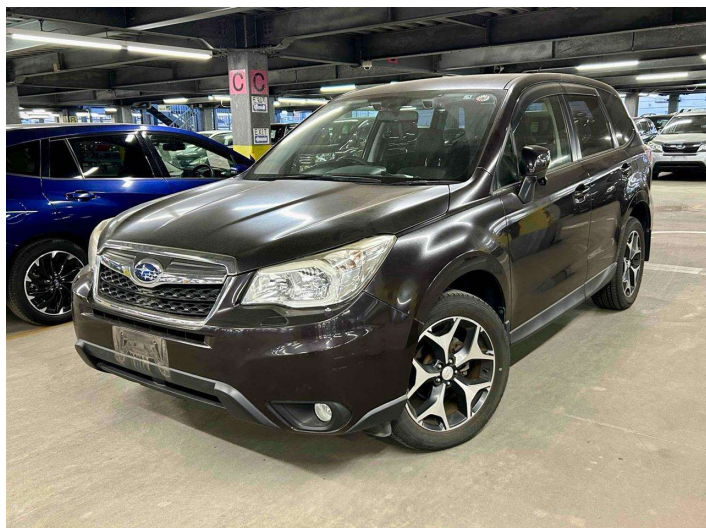

# 2013 Subaru Forester 2.0i-S EyeSight \*new shape\*

Purchase Price **\$15,430**

Includes GST  
Excludes on-road costs of \$350

Finance may be available on this vehicle. Ask one of our friendly staff for more information.

Body Style  
**5 door, SUV / 4x4**

Odometer  
**70,800 km**

Engine  
**2000 cc, Petrol**

Fuel Type  
**Petrol**

Transmission  
**Auto, 4WD/4x4**

Wheels  
-

VIN  
-

Interior  
**Black, Leather**

Safety  
-

Reg No.  
-

Ext Colour  
**Deep Cherry Pearl**

History  
**Ex-Overseas**

Seats  
**5 seats**

CO2 Emissions  
-

Energy Economy  
-

**Stock ID: 24035**