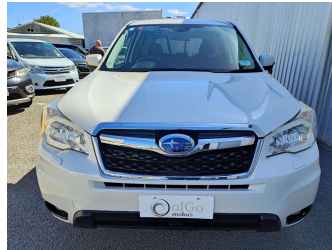

2013 Subaru Forester 2.0i-L 4WD EyeSight

Purchase Price **\$13,650**

Includes GST
Excludes on-road costs of \$475

Finance may be available on this vehicle. Ask one of our friendly staff for more information.

Body Style
5 door, SUV / 4x4

Odometer
108,000 km

Engine
2000 cc, Petrol

Fuel Type
Petrol

Transmission
Auto, 4WD/4x4

Wheels
-

VIN
7AT0GF17X24031552

Interior
Black, Cloth