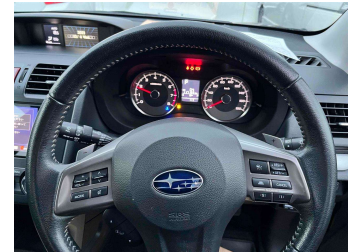

2012 Subaru Forester 2.0i-S EyeSight *new shape*

Purchase Price **\$14,450**

Includes GST
Excludes on-road costs of \$475

Finance may be available on this vehicle. Ask one of our friendly staff for more information.

Body Style
5 door, SUV / 4x4

Odometer
117,100 km

Engine
2000 cc, Petrol

Fuel Type
Petrol

Transmission
Auto, 4WD/4x4

Wheels
-

VIN
7AT0GF17X24005480

Interior
Black, Cloth

Safety

Based on 2023 UCSR rating for 12-18 models

Reg No.

-

Ext Colour
Black

History
Ex-Overseas

Seats
5 seats

CO2 Emissions
★★★★☆
173 grams/km