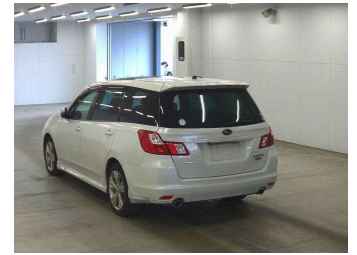

2015 Subaru Exiga 2.5i 4WD Airbreak

Purchase Price

\$11,430

Includes GST
Excludes on-road costs of \$350

Finance may be available on this vehicle. Ask one of our friendly staff for more information.

Gain peace of mind with Mechanical Breakdown Insurance. **Ask us how.**

Body Style

5 door, Station Wagon

Odometer

128,300 km

Engine

2500 cc, Petrol

Fuel Type

Petrol

Transmission

Auto, 4WD/4x4

Wheels

-

VIN

-

Interior

Black, Half-Leather