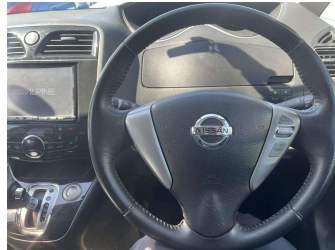

# 2011 Nissan Serena 2.0 Highway Star

**Purchase Price** **\$8,930**

Includes GST  
Excludes on-road costs of \$350

Finance may be available on this vehicle. Ask one of our friendly staff for more information.

Gain peace of mind with Mechanical Breakdown Insurance. **Ask us how.**

- Top features**
- » ABS Braking
  - » Air Conditioning
  - » Alloy Wheels
  - » CD Player
  - » Central Locking
  - » Chain Driven (no cam b...
  - » Comes with new WOF
  - » Cruise Control
  - » Electric Mirrors
  - » Electric Windows
  - » Front Wheel Drive
  - » New Shape
  - » Power Door(s)
  - » Remote Locking
  - » Reversing Camera
  - » Smart Key

|                     |  |   |   |
|---------------------|--|---|---|
| <b>Body Style</b>   | <b>5 door, Van</b>   | <b>Reg No.</b>  | -   |
| <b>Odometer</b>     | <b>140,800 km</b>  | <b>Ext Colour</b>   | <b>Silver</b>   |
| <b>Engine</b>       | <b>2000 cc, Petrol</b>   | <b>History</b>  | <b>Ex-Overseas</b>  |
| <b>Fuel Type</b>    | <b>Petrol</b>  | <b>Seats</b>  | <b>8 seats</b>  |
| <b>Transmission</b> | <b>Auto, Front Wheel</b>   | <b>CO2 Emissions</b>  | ★★★★☆<br><b>183 grams/km</b>  |
| <b>Wheels</b>       | -  | <b>Energy Economy</b>   | ★★☆☆☆☆<br><b>Annual fuel cost of \$2,980</b><br><b>7.6L per 100km</b> |
| <b>VIN</b>          | -  | Cost per year is an estimate based on petrol price of \$2.80 per litre and an average distance of 14000 km. Emissions and Energy Economy figures standardised to 3P WLTP. |   |
| <b>Interior</b>     | <b>Black, Cloth</b>  | <b>Stock ID: 24071</b>  |   |
| <b>Safety</b>       |  | Based on 2023 VSRR rating   |   |