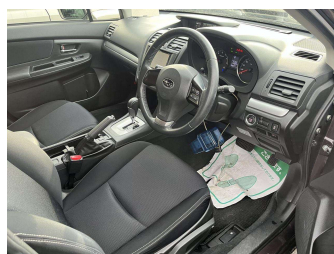

2012 Subaru Impreza 2.0i 4WD Sport EyeSight

Purchase Price **\$9,450**

Includes GST
Excludes on-road costs of \$350

Finance may be available on this vehicle. Ask one of our friendly staff for more information.

Body Style
5 door, Hatchback

Odometer
119,000 km

Engine
2000 cc, Petrol

Fuel Type
Petrol

Transmission
Auto, 4WD/4x4

Wheels
-

VIN
-

Interior
Black, Cloth