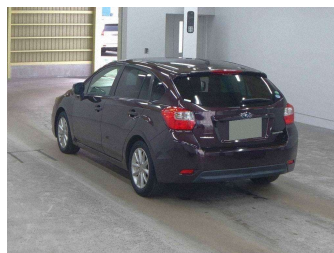

2012 Subaru Impreza 2.0i 4WD Sport EyeSight

Purchase Price **\$9,450**

Includes GST
Excludes on-road costs of \$350

Finance may be available on this vehicle. Ask one of our friendly staff for more information.

Body Style
5 door, Hatchback

Odometer
119,000 km

Engine
2000 cc, Petrol

Fuel Type
Petrol

Transmission
Auto, 4WD/4x4

Wheels
-

VIN
-

Interior
Black, Cloth