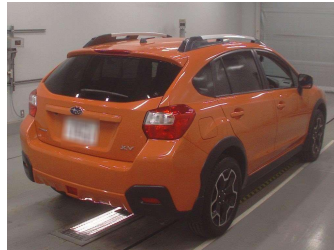

2014 Subaru XV 2.0i-L 4WD Eyesight

Purchase Price

\$16,850

Includes GST
Excludes on-road costs of \$350

Finance may be available on this vehicle. Ask one of our friendly staff for more information.

Gain peace of mind with Mechanical Breakdown Insurance. **Ask us how.**

Top features

- » 4WD
- » ABS Braking
- » Air Conditioning
- » Alloy Wheels (Factory)
- » CD Player
- » Central Locking
- » Chain Driven (no cam b...
- » Comes with new WOF
- » Cruise Control
- » Electric Mirrors
- » Electric Windows
- » Remote Locking
- » Roof Rails

Body Style

5 door, SUV / 4x4

Odometer

23,000 km

Engine

2000 cc, Petrol

Fuel Type

Petrol

Transmission

Auto, 4WD/4x4

Wheels

-

VIN

-

Interior

Black, Cloth