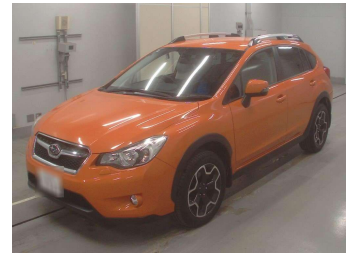

2014 Subaru XV 2.0i-L 4WD Eyesight

Purchase Price

\$16,850

Includes GST
Excludes on-road costs of \$350

Finance may be available on this vehicle. Ask one of our friendly staff for more information.

Gain peace of mind with Mechanical Breakdown Insurance. **Ask us how.**

Top features

- » 4WD
- » ABS Braking
- » Air Conditioning
- » Alloy Wheels (Factory)
- » CD Player
- » Central Locking
- » Chain Driven (no cam b...
- » Comes with new WOF
- » Cruise Control
- » Electric Mirrors
- » Electric Windows
- » Remote Locking
- » Roof Rails

Body Style

5 door, SUV / 4x4

Odometer

23,000 km

Engine

2000 cc, Petrol

Fuel Type

Petrol

Transmission

Auto, 4WD/4x4

Wheels

-

VIN

-

Interior

Black, Cloth