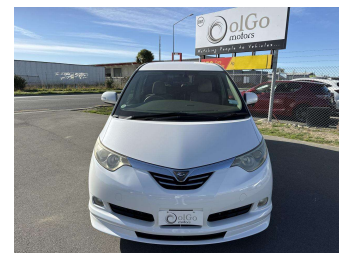

2006 Toyota Estima 2.4 G 4WD Hybrid

Purchase Price **\$11,430**

Includes GST
Excludes on-road costs of \$350

Finance may be available on this vehicle. Ask one of our friendly staff for more information.

Gain peace of mind with Mechanical Breakdown Insurance. **Ask us how.**

Body Style
5 door, People Mover

Odometer
114,400 km

Engine
2400 cc, Hybrid

Fuel Type
Hybrid

Transmission
Auto, 4WD/4x4

Wheels
-

VIN
-

Interior
Beige, Cloth

Safety
-

Reg No.
-

Ext Colour
Pearl White

History
Ex-Overseas

Seats
7 seats

CO2 Emissions
-

Energy Economy
-

Stock ID: 23741