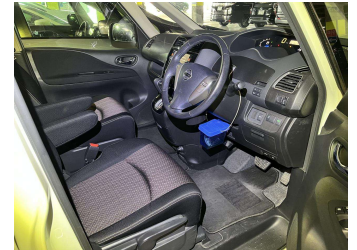

2014 Nissan Serena 2.0 Highway Star S-Hybrid

Purchase Price **\$11,950**

Includes GST
Excludes on-road costs of \$475

Finance may be available on this vehicle. Ask one of our friendly staff for more information.

Gain peace of mind with Mechanical Breakdown Insurance. **Ask us how.**

- Top features**
- » ABS Braking
 - » Air Conditioning
 - » Alloy Wheels (Factory)
 - » Body Kit (Factory)
 - » CD Player
 - » Central Locking
 - » Chain Driven (no cam b...
 - » Comes with new WOF
 - » Cruise Control
 - » Electric Mirrors
 - » Electric Windows
 - » Facelift Model
 - » Front Wheel Drive
 - » Power Door(s)
 - » Remote Locking
 - » Smart Key

Body Style
5 door, Van

Odometer
121,400 km

Engine
2000 cc, Hybrid

Fuel Type
Hybrid

Transmission
Auto, Front Wheel

Wheels
-

VIN
-

Interior
Black, Cloth

Safety

Based on 2023 VSRR rating

Reg No.
-

Ext Colour
Pearl White

History
Ex-Overseas

Seats
-

CO2 Emissions
★★★★☆
171 grams/km

Energy Economy
★★★★☆☆
Annual fuel cost of \$2,860
7.3L per 100km