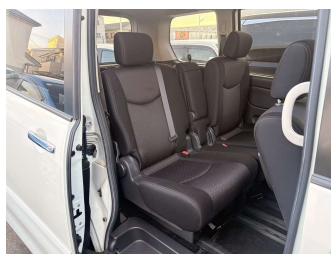

2012 Nissan Serena 2.0 Highway Star S-Hybrid

Purchase Price **$13,430**

Includes GST
Excludes on-road costs of $475

Finance may be available on this vehicle. Ask one of our friendly staff for more information.

Gain peace of mind with Mechanical Breakdown Insurance. **Ask us how.**

1. **Top features**
2. » ABS Braking
   - » Air Conditioning
   - » Alloy Wheels (Factory)
   - » Body Kit (Factory)
   - » CD Player
   - » Central Locking
   - » Chain Driven (no cam b...
   - » Comes with new WOF
   - » Cruise Control
   - » Electric Mirrors
   - » Electric Windows
   - » ESC
   - » Front Wheel Drive
   - » Power Door(s)
   - » Radio
   - » Remote Locking
   - » Reversing Camera
   - » Smart Key

Body Style	5 door, Van	Reg No.	-
Odometer	28,900 km	Ext Colour	Pearl White
Engine	2000 cc, Hybrid	History	Ex-Overseas
Fuel Type	Petrol	Seats	8 seats
Transmission	Auto, Front Wheel	CO2 Emissions	-
Wheels	-	Energy Economy	-
VIN	-		
Interior	Black, Cloth		
Safety	-		

Stock ID: 26150

olGo Motors | Phone 03 281 8581 | Email sales@olgo.co.nz
861-874 Jones Road, Rolleston 7614, New Zealand
www.olgomotors.co.nz

★★★★★
4.52 | 4438 reviews