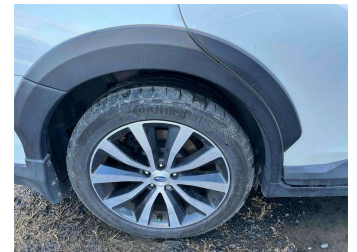

2015 Subaru Exiga Crossover 7 2.5 4WD EyeSight

Purchase Price **\$13,950**

Includes GST
Excludes on-road costs of \$350

Finance may be available on this vehicle. Ask one of our friendly staff for more information.

Body Style
5 door, SUV / 4x4

Odometer
120,000 km

Engine
2500 cc, Petrol

Fuel Type
Petrol

Transmission
Auto, 4WD/4x4

Wheels
-

VIN
-

Interior
Brown, Half-Leather