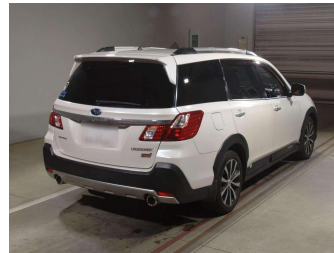

2015 Subaru Exiga Crossover 7 2.5 4WD EyeSight

Purchase Price **\$13,950**

Includes GST
Excludes on-road costs of \$350

Finance may be available on this vehicle. Ask one of our friendly staff for more information.

Body Style
5 door, SUV / 4x4

Odometer
120,000 km

Engine
2500 cc, Petrol

Fuel Type
Petrol

Transmission
Auto, 4WD/4x4

Wheels
-

VIN
-

Interior
Brown, Half-Leather