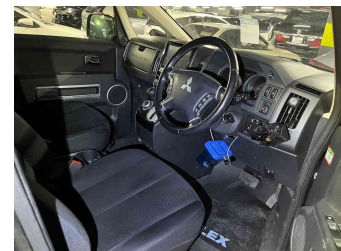

# 2015 Mitsubishi Delica D5 2.2 Diesel Power Pkg

**Purchase Price** **\$18,950**

Includes GST  
Excludes on-road costs of \$550

Finance may be available on this vehicle. Ask one of our friendly staff for more information.

Gain peace of mind with Mechanical Breakdown Insurance. **Ask us how.**

- Top features**
- » 4WD
  - » ABS Braking
  - » Air Conditioning
  - » Alloy Wheels (Factory)
  - » CD Player
  - » Central Locking
  - » Chain Driven (no cam b...
  - » Comes with new WOF
  - » Cruise Control
  - » Electric Mirrors
  - » Electric Windows
  - » Rear Spoiler
  - » Remote Locking

Body Style  
**5 door, Van**

Odometer  
**181,000 km**

Engine  
**2200 cc, Internal Combustion**

Fuel Type  
**Diesel**

Transmission  
**Auto, 4WD/4x4**

Wheels  
-

VIN  
-

Interior  
**Black, Cloth**