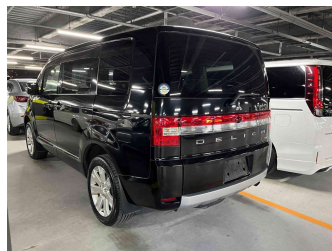

# 2015 Mitsubishi Delica D5 2.2 Diesel Power Pkg

**Purchase Price** **\$18,950**

Includes GST  
Excludes on-road costs of \$550

Finance may be available on this vehicle. Ask one of our friendly staff for more information.

Body Style  
**5 door, Van**

Odometer  
**181,000 km**

Engine  
**2200 cc, Internal Combustion**

Fuel Type  
**Diesel**

Transmission  
**Auto, 4WD/4x4**

Wheels  
-

VIN  
-

Interior  
**Black, Cloth**