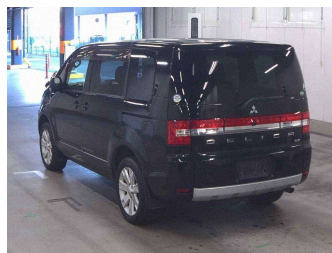

# 2015 Mitsubishi Delica D5 2.2 Diesel Power Pkg

**Purchase Price** **\$18,950**

Includes GST  
Excludes on-road costs of \$550

Finance may be available on this vehicle. Ask one of our friendly staff for more information.

Body Style  
**5 door, Van**

Odometer  
**181,000 km**

Engine  
**2200 cc, Internal Combustion**

Fuel Type  
**Diesel**

Transmission  
**Auto, 4WD/4x4**

Wheels  
-

VIN  
-

Interior  
**Black, Cloth**