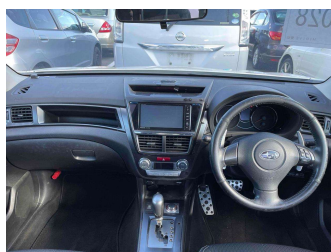

2013 Subaru Exiga 2.5i 4WD EyeSight

Purchase Price

\$10,430

Includes GST
Excludes on-road costs of \$350

Finance may be available on this vehicle. Ask one of our friendly staff for more information.

Gain peace of mind with Mechanical Breakdown Insurance. **Ask us how.**

Top features

- » 4WD
- » ABS Braking
- » Air Conditioning
- » Alloy Wheels (Factory)
- » CD Player
- » Central Locking
- » Chain Driven (no cam b...
- » Comes with new WOF
- » Cruise Control
- » Electric Mirrors
- » Electric Windows
- » Facelift Model
- » Remote Locking
- » Reversing Camera
- » Smart Key

Body Style

5 door, Station Wagon

Odometer

135,200 km

Engine

2500 cc, Petrol

Fuel Type

Petrol

Transmission

Auto, 4WD/4x4

Wheels

-

VIN

-

Interior

Black, Half-Leather