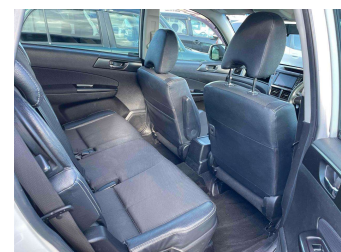

2013 Subaru Exiga 2.5i 4WD EyeSight

Purchase Price

\$10,430

Includes GST
Excludes on-road costs of \$350

Finance may be available on this vehicle. Ask one of our friendly staff for more information.

Gain peace of mind with Mechanical Breakdown Insurance. **Ask us how.**

Top features

- » 4WD
- » ABS Braking
- » Air Conditioning
- » Alloy Wheels (Factory)
- » CD Player
- » Central Locking
- » Chain Driven (no cam b...
- » Comes with new WOF
- » Cruise Control
- » Electric Mirrors
- » Electric Windows
- » Facelift Model
- » Remote Locking
- » Reversing Camera
- » Smart Key

Transmission

Auto, 4WD/4x4

Wheels

-

VIN

-

Interior

Black, Half-Leather