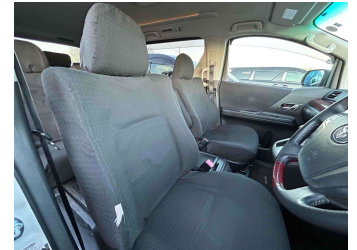

2008 Toyota Vellfire 2.4Z

Purchase Price **$14,450**

Includes GST
Excludes on-road costs of $350

Finance may be available on this vehicle. Ask one of our friendly staff for more information.

Gain peace of mind with Mechanical Breakdown Insurance. **Ask us how.**

1. **Top features**
2. » ABS Braking
   - » Air Conditioning
   - » Alloy Wheels (Factory)
   - » CD Player
   - » Central Locking
   - » Chain Driven (no cam b...
   - » Comes with new WOF
   - » Electric Mirrors
   - » Electric Windows
   - » Front Wheel Drive
   - » New Shape
   - » Remote Locking
   - » Reversing Camera

Body Style
5 door, Van

Odometer
110,000 km

Engine
2400 cc, Petrol

Fuel Type
Petrol

Transmission
Auto, Front Wheel

Wheels
-

VIN
-

Interior
Black, Cloth

Safety
-

Reg No.
-

Ext Colour
Pearl White

History
Ex-Overseas

Seats
8 seats

CO2 Emissions
-

Energy Economy
-

Stock ID: 23608

olGo Motors Sydenham | Phone 0800 888 585 | Email chc.sales@olgomotors.co.nz
115 Orbell St, Sydenham, Christchurch 8023, New Zealand
www.olgomotors.co.nz